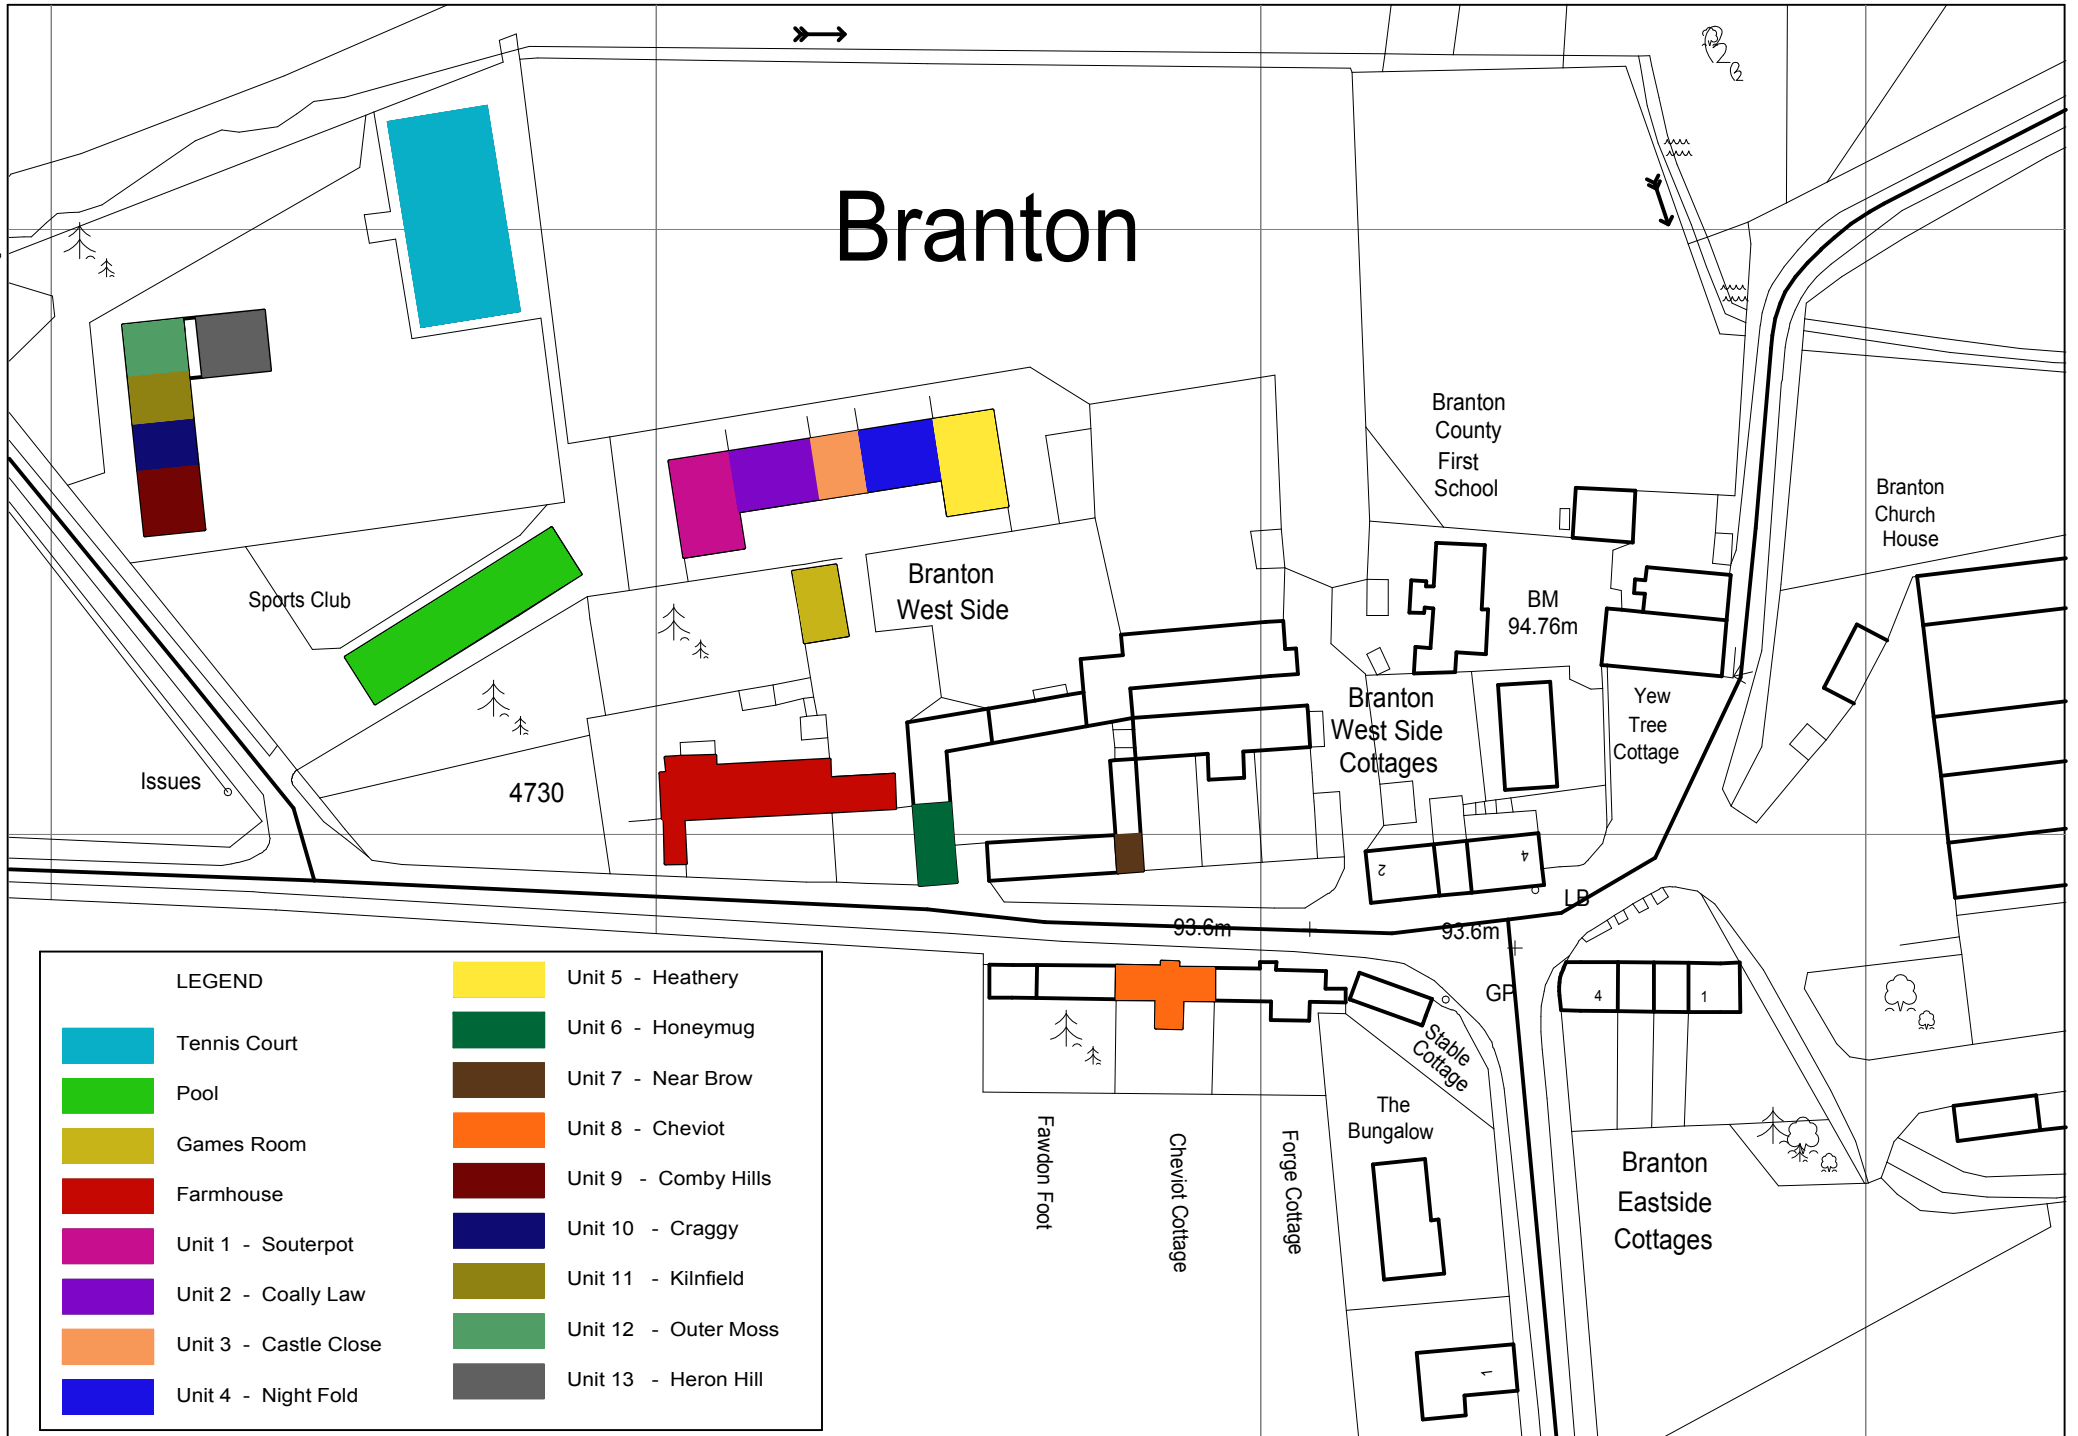

# Branton

## LEGEND

	Tennis Court		Unit 5 - Heathery
	Pool		Unit 6 - Honeymug
	Games Room		Unit 7 - Near Brow
	Farmhouse		Unit 8 - Cheviot
	Unit 1 - Souterpot		Unit 9 - Comby Hills
	Unit 2 - Coally Law		Unit 10 - Craggy
	Unit 3 - Castle Close		Unit 11 - Kilnfield
	Unit 4 - Night Fold		Unit 12 - Outer Moss
			Unit 13 - Heron Hill