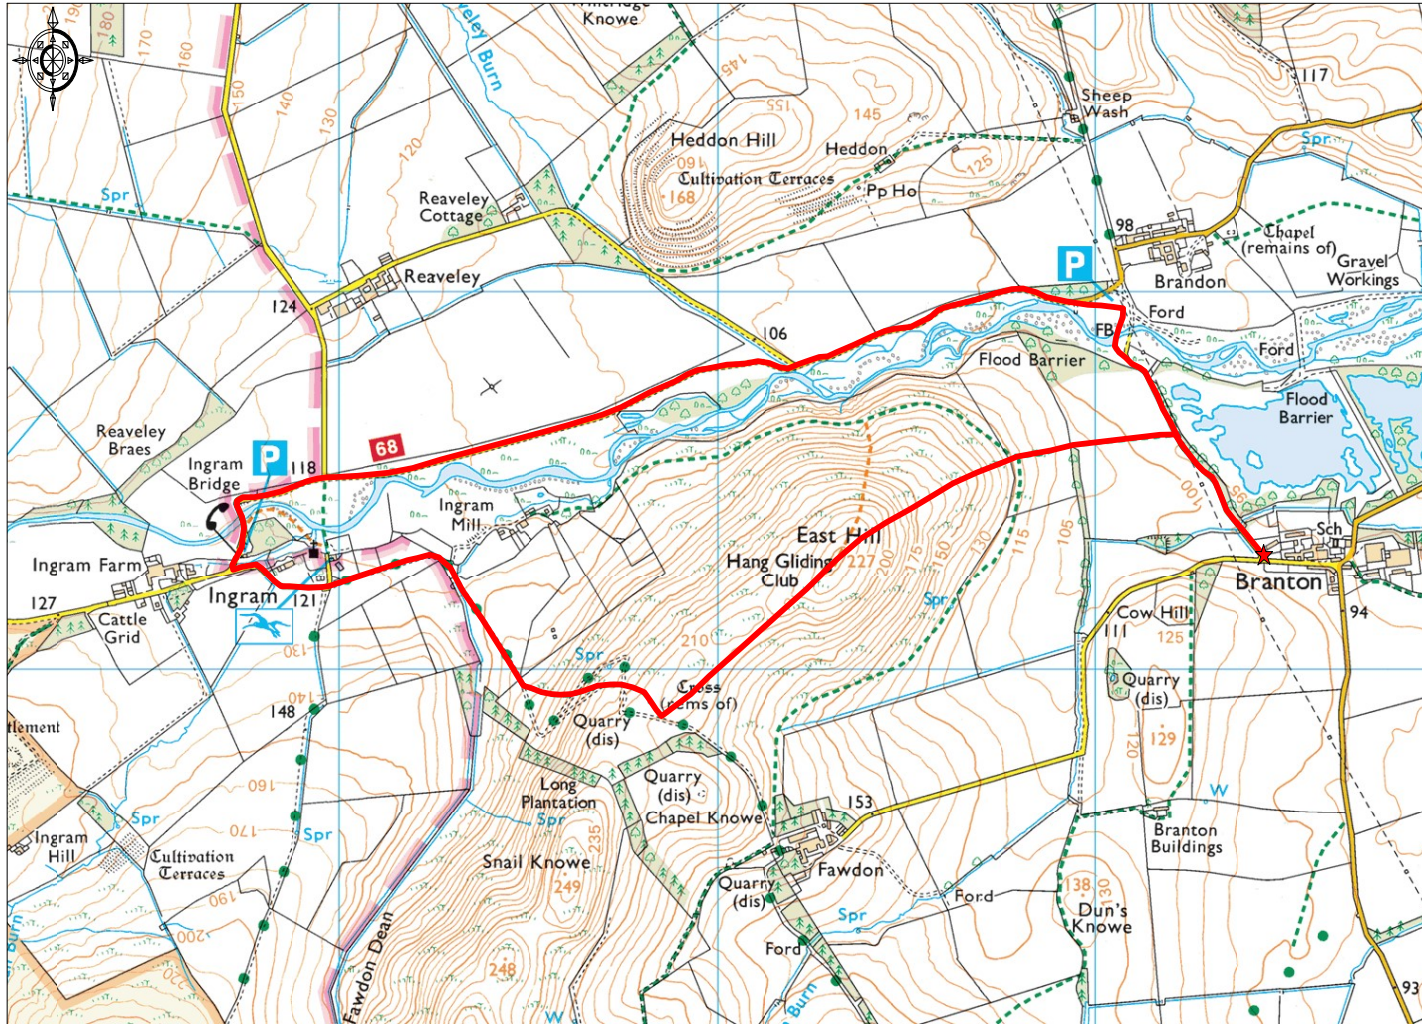

Walk 1 - East Hill

Ordnance Survey © Crown Copyright 2017. All rights reserved. Licence number 100022432. Plotted Scale - 1:20000