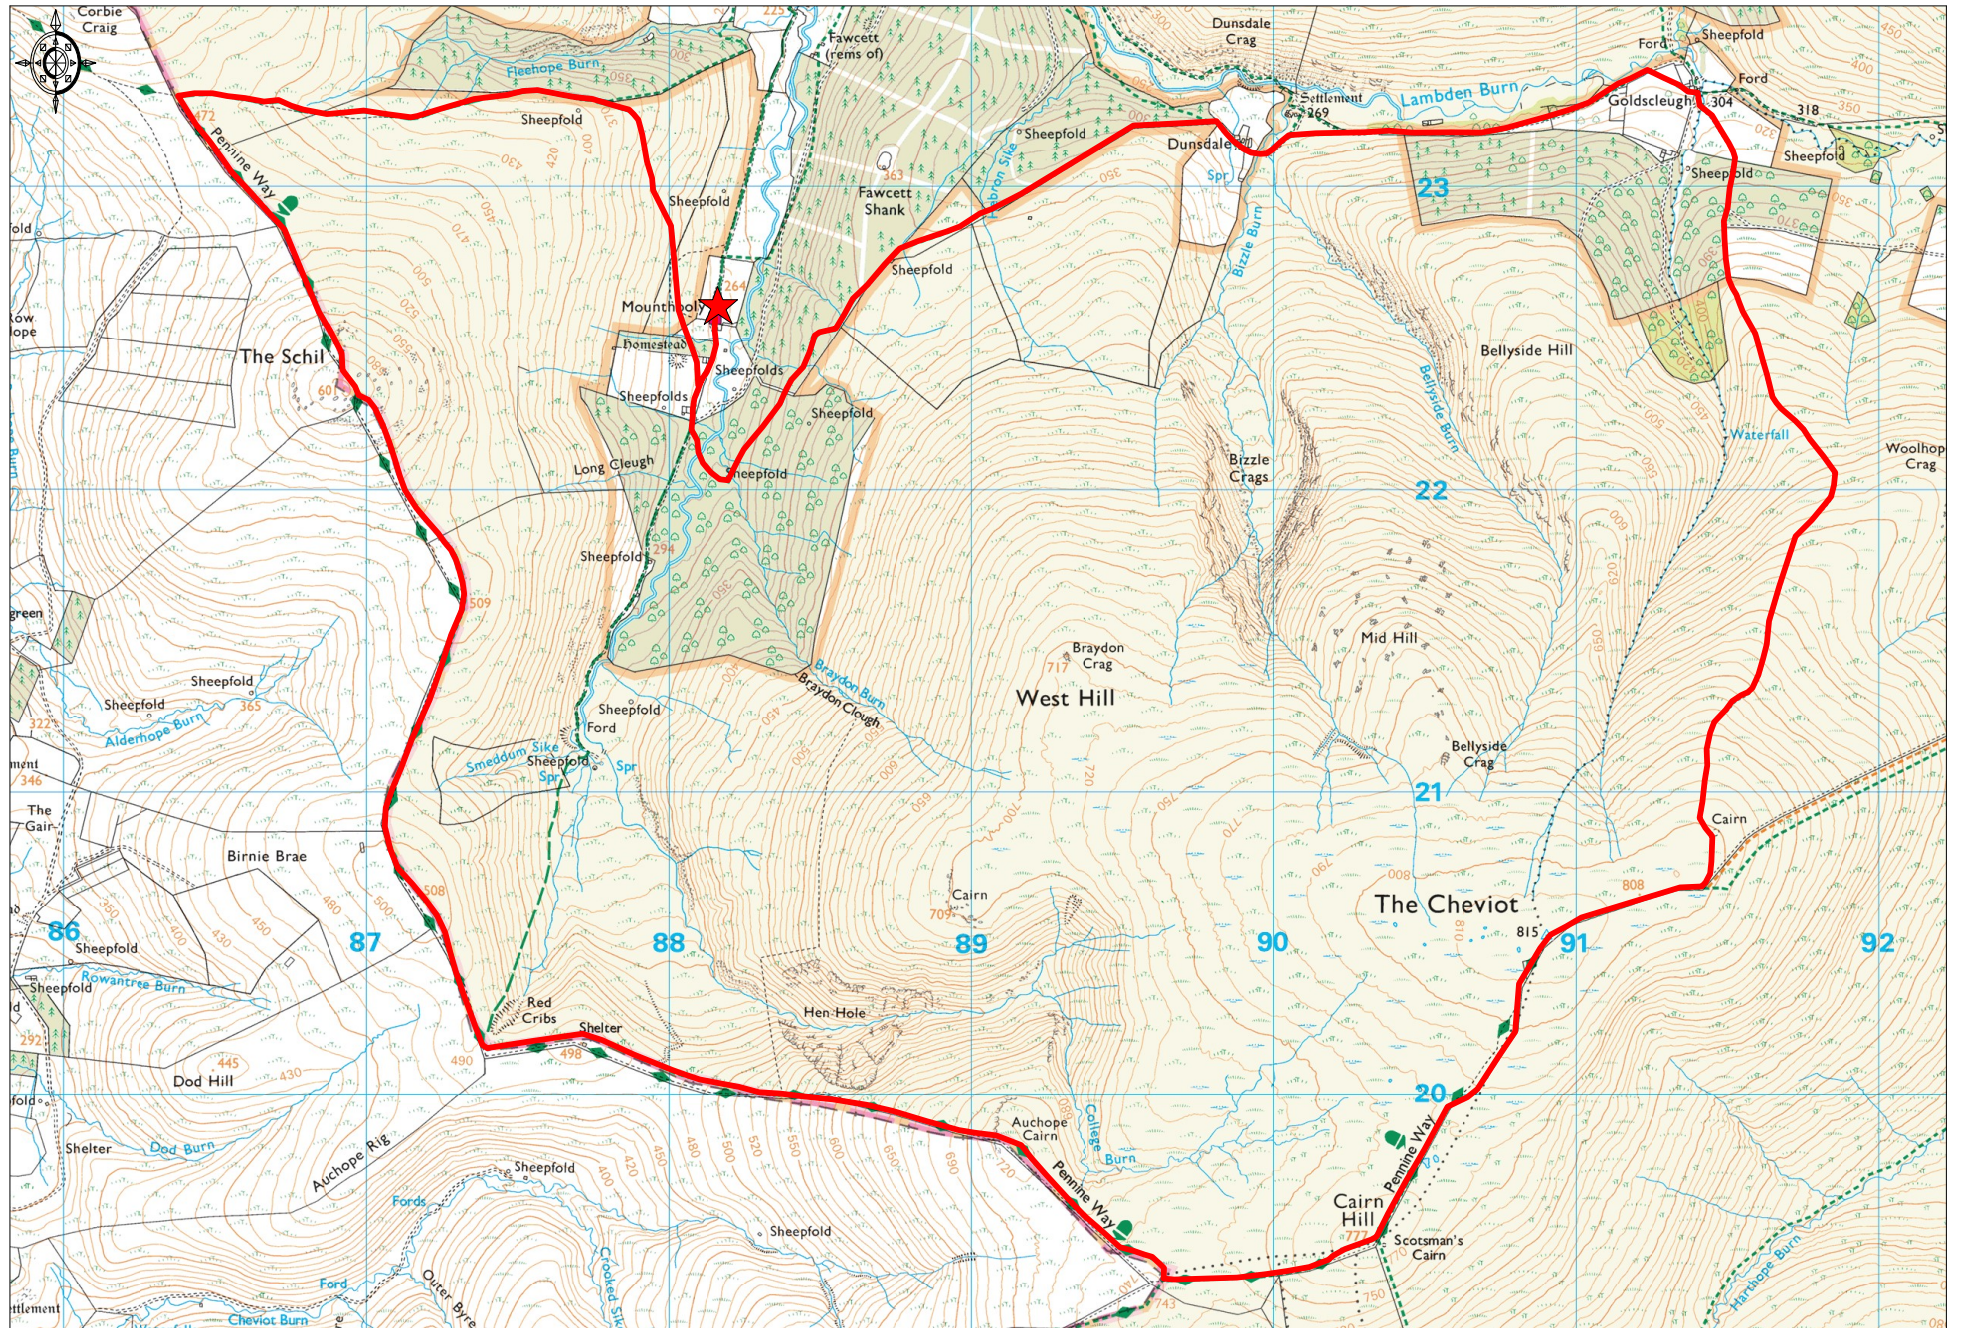

Walk 10 - Mounthooly

Ordnance Survey © Crown Copyright 2017. All rights reserved. Licence number 100022432. Plotted Scale - 1:25000