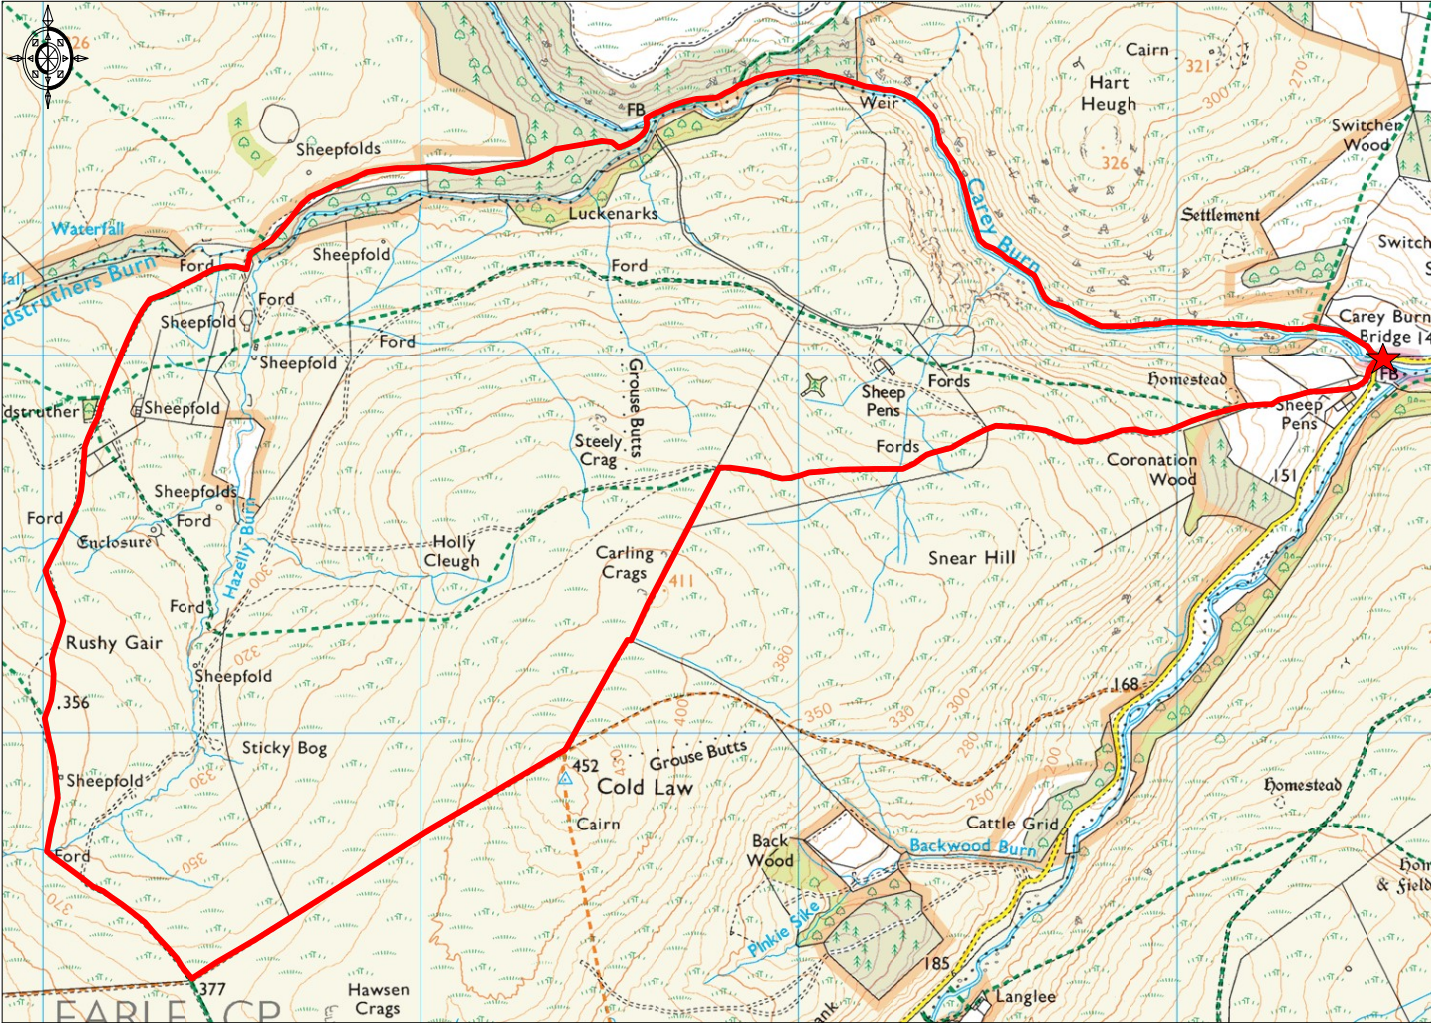

Walk 3 - Carey Burn