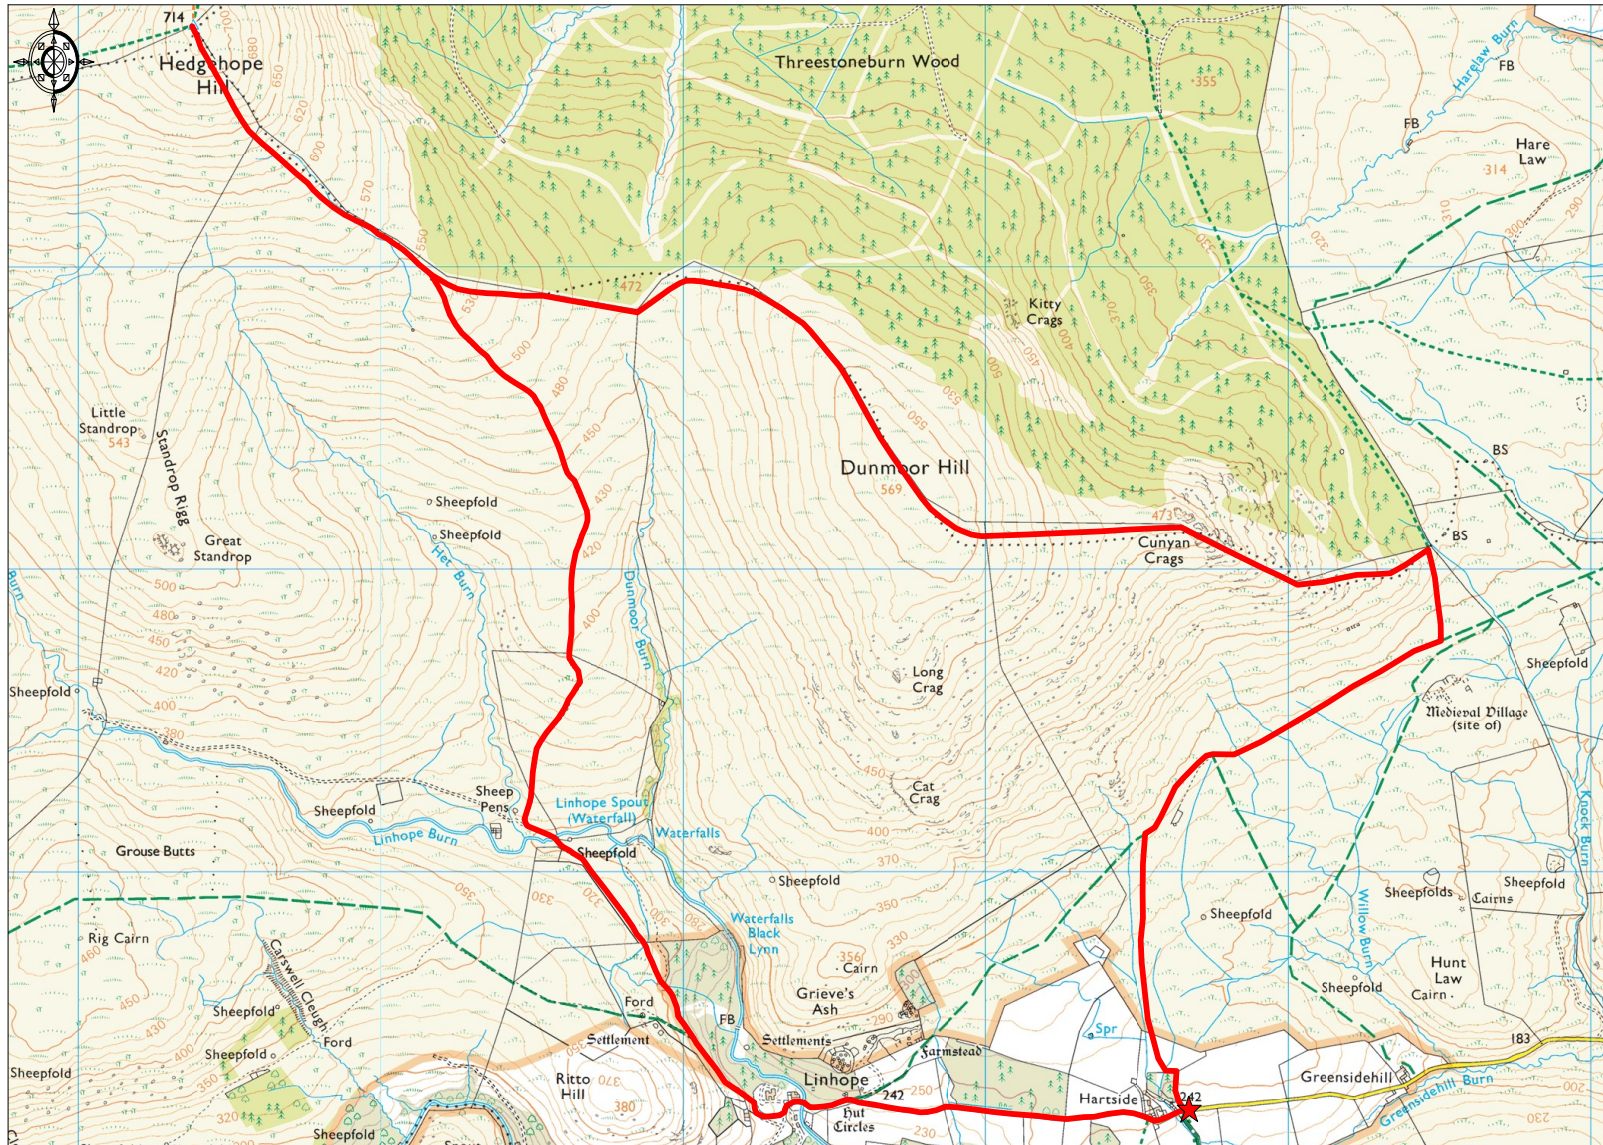

Walk 7 - Hartside

Ordnance Survey © Crown Copyright 2017. All rights reserved. Licence number 100022432. Plotted Scale - 1:25000